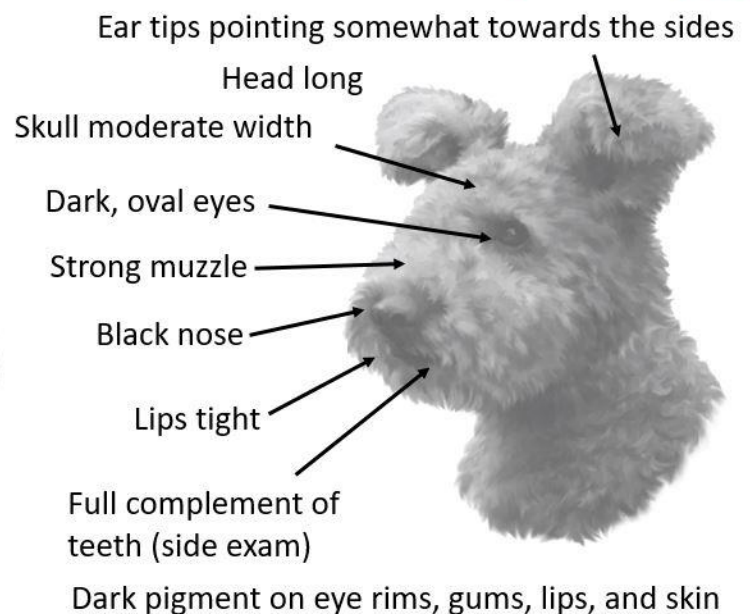

The Pumi

Color: solid with shading
Black, gray, white, & fawn

DQ: any multiple color pattern

© HPCA - Board approved Feb. 2020

The Pumi

Movement

Moderate reach and drive

Gait light and spirited
Energetic & efficient
Tendency to converge with speed

Head

Ears: Set high, 2/3rds erect

DQ: Ears prick or hanging

© HPCA - Board approved Feb. 2020