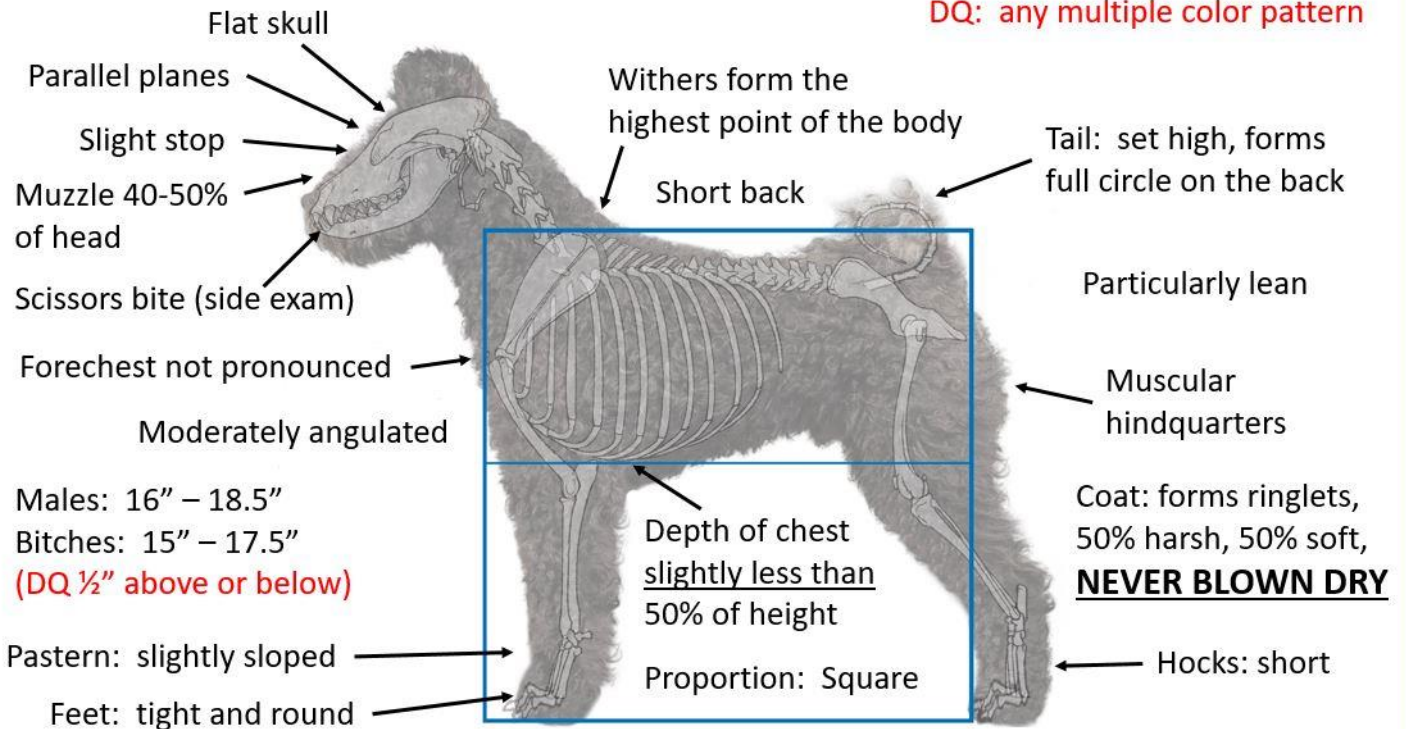

The Pumi

Color: solid with shading
Black, gray, white, & fawn

DQ: any multiple color pattern

© HPCA - Board approved Feb. 2020

The Pumi

Movement

Moderate reach and drive

Gait light and spirited
Energetic & efficient
Tendency to converge with speed

Head

Ears: Set high, 2/3rds erect

DQ: Ears prick or hanging

© HPCA - Board approved Feb. 2020